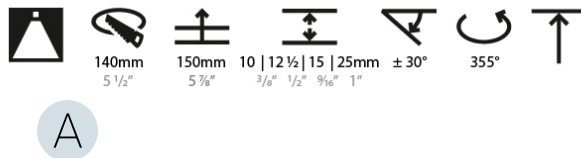

ELECTRICAL

Lamp Type: LED (Zhaga Standard)
Input Wattage (W): 13.2 / 16.5
Total Output Wattage (W): 12.1 / 14.7
Dimming: Tri-Mode (Non-Dimming and Phase Dimming (120Vac only) and 0-10V Dimming)
Driver Included: No
Driver Location: Recessed Housing
Driver Type: Constant Current - Universal
Driver Class: Class 2
Housing: See components
Input Voltage (V): 120 - 277
Constant Current (MA): 350

LED

Number of LEDs: 1
Color Temperature (°K): 2700 / 3000 / 3500 / 4000
Max. Delivered Lumen (lm): 870 / 970 / 1038 / 1060
Nominal Lumen (lm): 960 / 1070 / 1156 / 1180
CRI: >90 CRI
Efficiency (%): 90.5
Lamp Life (hrs): 50000
Upon Request: RGB-W Tunable White Special Color Temperature Special LED

OPTICAL

Reflector: 10
Beam Angle: Narrow
Adjustability: Rotational 355°; Tilt 30°
Upon Request: Special Beam Angles

RATINGS AND CERTIFICATIONS

382, F 416-247-9319, www.zaneen.com
Certified by Intertek for North American Standards. At the end of the existing Model #. For assistance on 'custom' specifications, contact zteam@zaneen.com.
In a constant effort to supply the best product, we reserve the right to change specifications or materials without notice. The most recent specification sheets are found at zaneen.com
IP rating: IP20