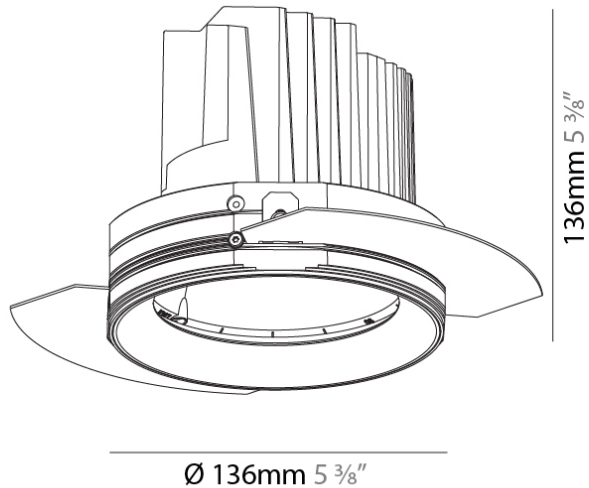

ELECTRICAL

Lamp Type: LED (Zhaga Standard)
Input Wattage (W): 13.2 / 16.5
Total Output Wattage (W): 12.1 / 14.7
Dimming: Tri-Mode (Non-Dimming and Phase Dimming (120Vac only) and 0-10V Dimming)
Driver Included: No
Driver Location: Recessed Housing
Driver Type: Constant Current - Universal
Driver Class: Class 2
Housing: See components
Input Voltage (V): 120 - 277
Constant Current (MA): 350

LED

Number of LEDs: 1
Color Temperature (°K): 2700 / 3000 / 3500 / 4000
Max. Delivered Lumen (lm): 870 / 970 / 1038 / 1060
Nominal Lumen (lm): 960 / 1070 / 1156 / 1180
CRI: >90 CRI
Efficiency (%): 90.5
Lamp Life (hrs): 50000
Upon Request: RGB-W Tunable White Special Color Temperature Special LED

OPTICAL

Reflector: 10
Beam Angle: Narrow
Adjustability: Rotational 355°; Tilt 30°
Upon Request: Special Beam Angles

RATINGS AND CERTIFICATIONS

382, F 416-247-9319, www.zaneen.com
Certified by Intertek for North American Standards. At the end of the existing Model #. For assistance on 'custom' specifications, contact zteam@zaneen.com.
In a constant effort to supply the best product, we reserve the right to change specifications or materials without notice. The most recent specification sheets are found at zaneen.com
IP rating: IP20