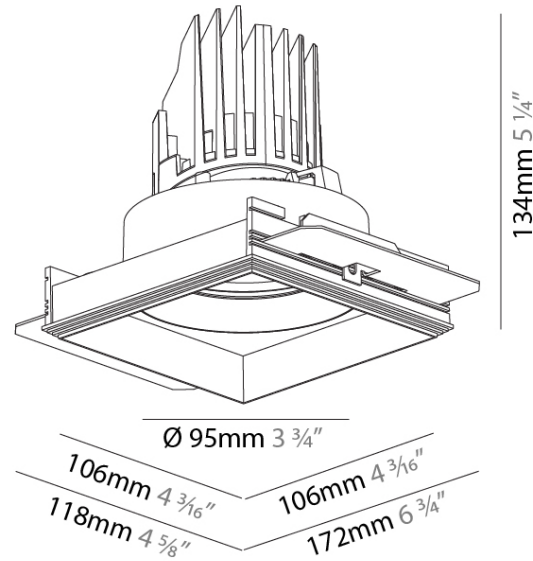

ELECTRICAL

Lamp Type: LED (Zhaga Standard)
Input Wattage (W): 13.2 (2700K) / 16.5
Total Output Wattage (W): 12 (2700K) / 15
Dimming: Tri-Mode (Non-Dimming and Phase Dimming (120Vac only) and 0-10V Dimming)
Driver Included: No
Driver Location: Recessed Housing
Driver Type: Constant Current - Universal
Driver Class: Class 2
Housing: See components
Input Voltage (V): 120 - 277
Constant Current (MA): 350

LED

Number of LEDs: 1
Color Temperature (°K): 2700 / 3000 / 3500 / 4000
Max. Delivered Lumen (lm): 850 / 950 / 1019 / 1040
Nominal Lumen (lm): 960 / 1070 / 1156 / 1180
CRI: >90 CRI
Efficiency (%): 88.5
Lamp Life (hrs): 50000
Upon Request: RGB-W Tunable White Special Color Temperature Special LED

OPTICAL

Reflector: 10
Adjustability: Rotational 355°; Tilt 30°
Upon Request: Special Beam Angles

RATINGS AND CERTIFICATIONS

Zaneen Lighting Inc. © 2024, T 1-800-380-3382, F 416-247-9319, www.zaneen.com

Available for international specifications by adding "INT" at the end of the existing Model #. For assistance on 'custom' specifications, contact zteam@zaneen.com. In a constant effort to supply the best product, we reserve the right to change specifications or materials without notice. The most recent specification sheets are found at zaneen.com
IP rating: IP20