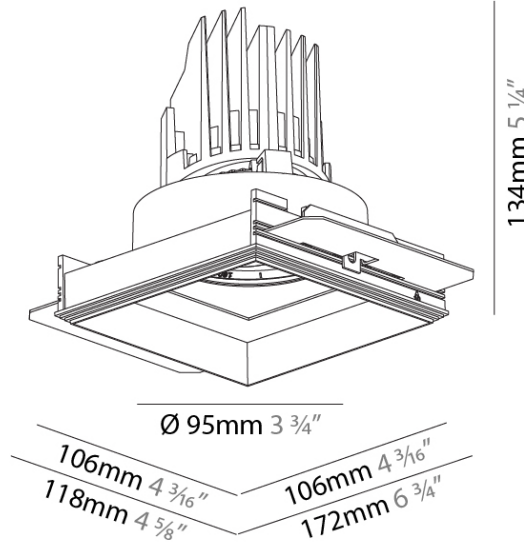

ELECTRICAL

Lamp Type: LED (Zhaga Standard)
Input Wattage (W): 13.2 / 16.5
Total Output Wattage (W): 12.1 / 14.7
[Dimming: Tri-Mode (Non-Dimming and Phase Dimming (120Vac only) and 0-10V Dimming)](#)
Driver Included: No
Driver Location: Recessed Housing
Driver Type: Constant Current - Universal
Driver Class: Class 2
Housing: See components
Input Voltage (V): 120 - 277
Constant Current (MA): 350

LED

Number of LEDs: 1
[Color Temperature (°K): 2700 / 3000 / 3500 / 4000](#)
Max. Delivered Lumen (lm): 850 / 950 / 1019 / 1040
Nominal Lumen (lm): 960 / 1070 / 1156 / 1180
CRI: >90 CRI
Efficiency (%): 88.5
Lamp Life (hrs): 50000
Upon Request: RGB-W Tunable White Special Color Temperature
Special LED

OPTICAL

Reflector°: 10
Adjustability: Rotational 355°; Tilt 30°
Upon Request: Special Beam Angles

RATINGS AND CERTIFICATIONS

© 2024 Zaneen LLC, 10000 10th St, Suite 3382, F 416-247-9319, www.zaneen.com

Available for international specifications by adding "INT" at the end of the existing Model #. For assistance on 'custom' specifications, contact zteam@zaneen.com.
Certified By: Certified for North American Standards
In a constant effort to supply the best product, we reserve the right to change specifications or materials without notice. The most recent specification sheets are found at zaneen.com
IP rating: IP20